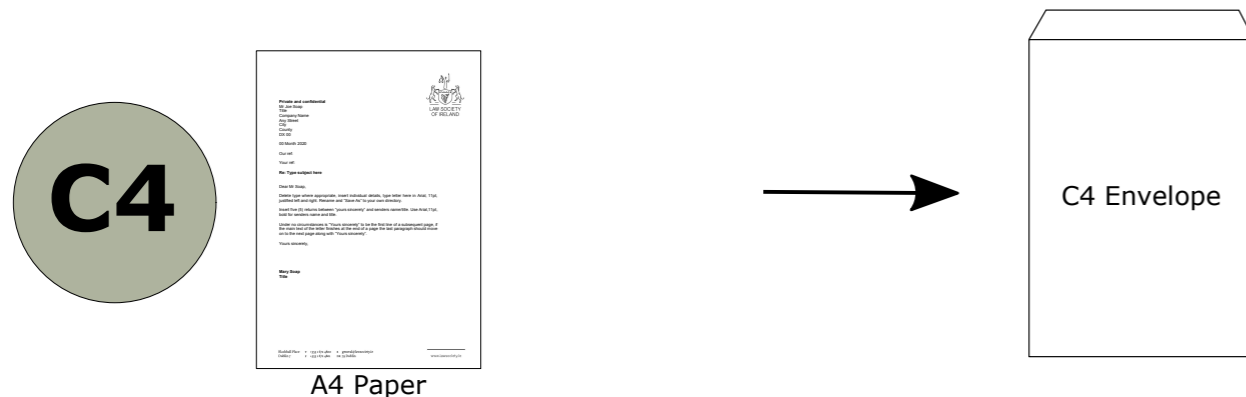

A standard C4 envelope measures 324mm x 229mm. This is designed to fit unfolded A4 paper.

Postal cost: (Weight up to 100g - 16 sheets)
National: **€2.10**
Europe: **€3.50**
Rest of the World: **€5.00**

The postage cost of A4 envelope is 2x more expensive than DL or C5.