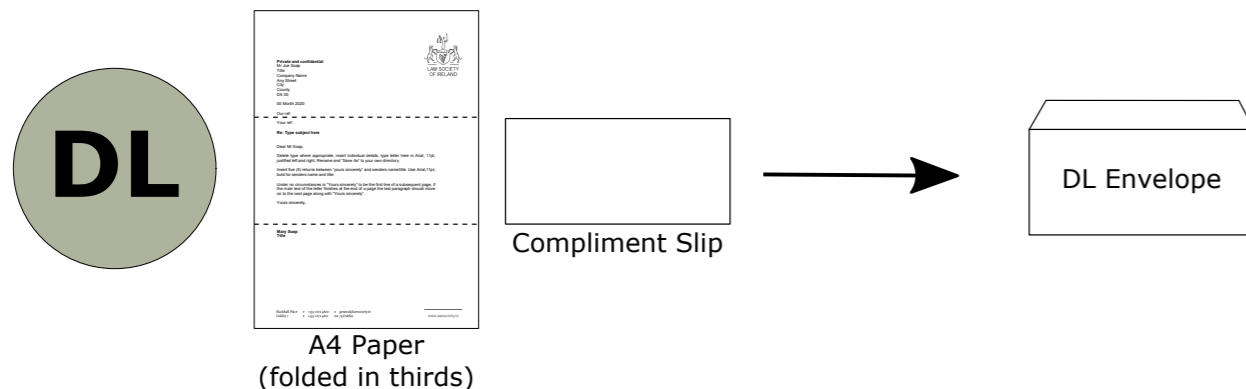

# These are the costs of postage for different envelopes. Choose your envelope wisely...

A standard DL envelope measures 110mm x 220mm. This is what most people consider a "letter envelope" and fits A4 paper folded into thirds.

**Postal cost:** (Weight up to 100g - preferable 8 sheets)  
National: **€1.25**  
International: **€2.20**

A standard C5 envelope measures 162mm x 229mm. This is designed to fit A4 paper folded in half, or A5 paper unfolded.