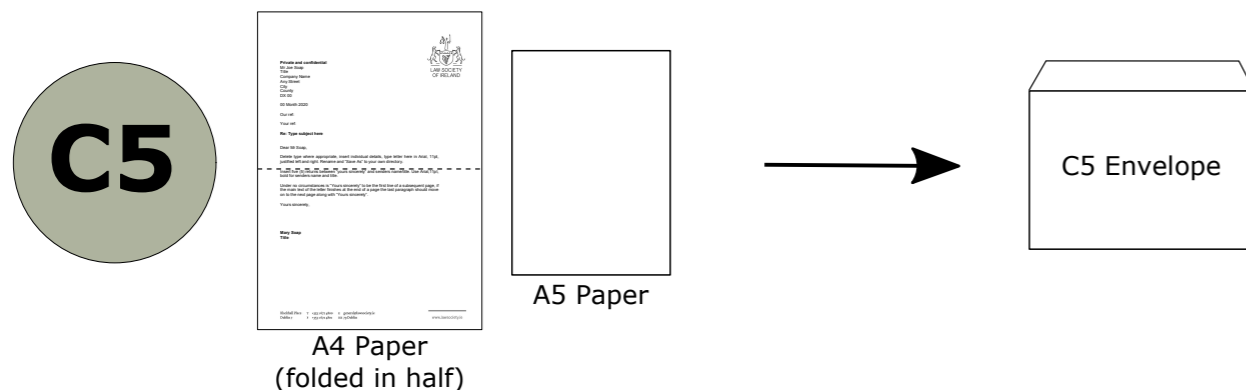

# These are the costs of postage for different envelopes. Choose your envelope wisely...

A standard DL envelope measures 110mm x 220mm. This is what most people consider a "letter envelope" and fits A4 paper folded into thirds.

**Postal cost:** (Weight up to 100g - preferable 8 sheets)  
National: **€1.25**  
International: **€2.20**

A standard C5 envelope measures 162mm x 229mm. This is designed to fit A4 paper folded in half, or A5 paper unfolded.