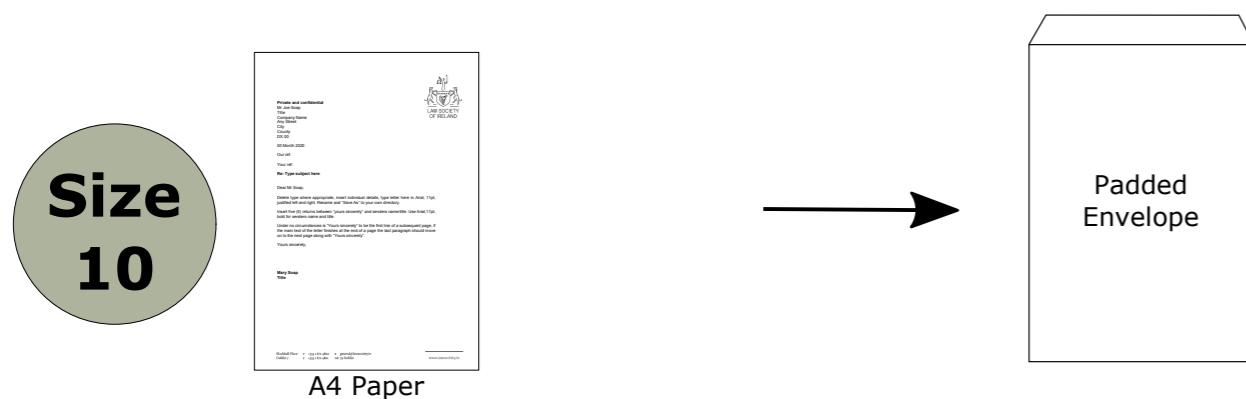

A standard Size 10 padded envelope measures 340mm x 435mm. This is designed to fit unfolded A4 paper.

Postal cost: (No weight limit)
National: **€3.80**
Europe: **€8.00**
Rest of the World: **€11.00**

Updated on March 2022.

Before posting your letter please check if recipient has DX number!